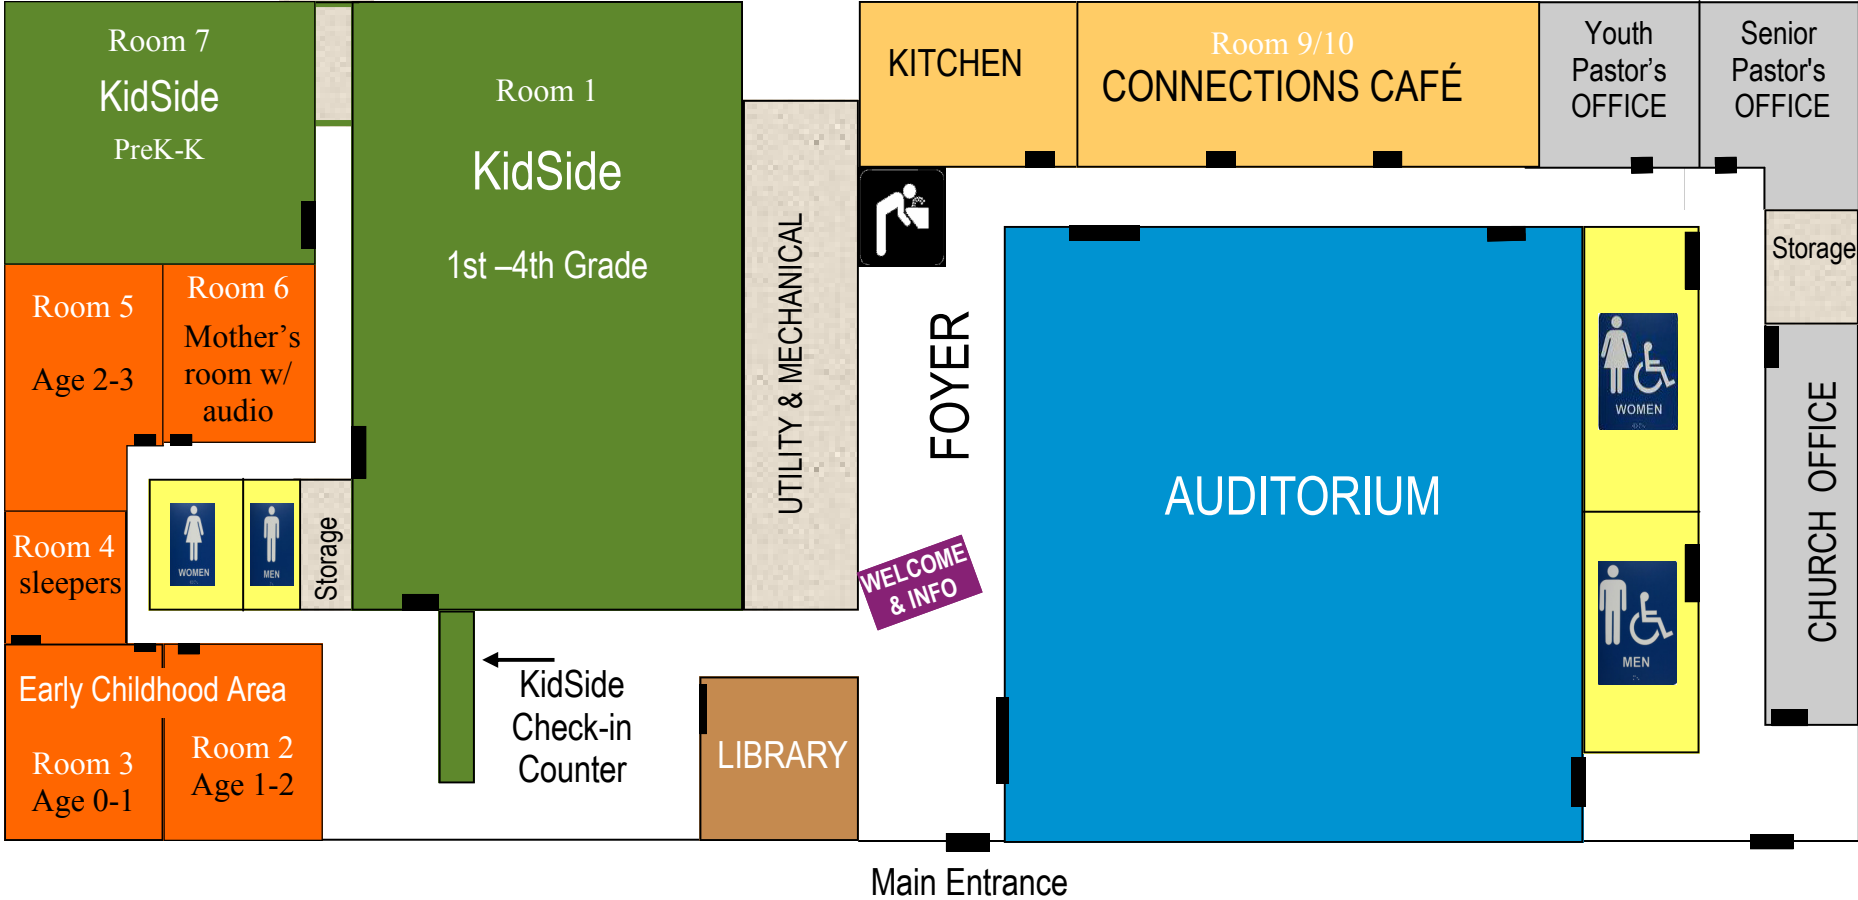

# NAVIGATING CROSSWAY CHURCH

Sunday Morning Schedule	
9:00am Family Worship—Auditorium	10:15am Worship through Teaching
9:00am Early Childhood Rooms Open	Wildside! grades 5-8—Youth Center
9:45am Connections Café Open	KidSide PreK-4th grade—Room #1
9:45am KidSide Open      Parents check in children (PreK-4th grade)	Senior High - Adult—Auditorium
9:45 am Wildside! Open      Grades 5-8 to Youth Center	

**YOUTH CENTER**